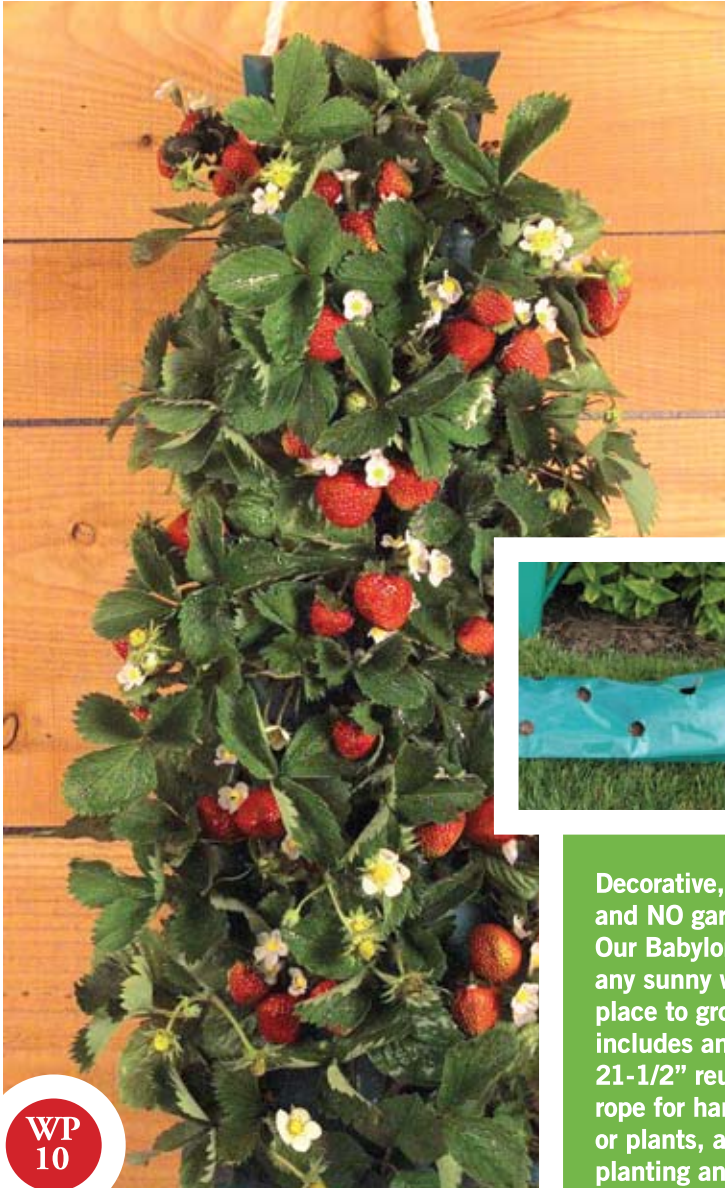

SuccesSeeds

Decorative, delicious, and NO garden needed! Our Babylon Bags turn any sunny wall into a place to grow! Each kit includes an 8-1/2" by 21-1/2" reusable bag, a rope for hanging, seeds or plants, and complete planting and care instructions

WP
10

Hanging Strawberry Kit (Juego Colgante De Fresas)

Includes 10 Strawberry plants.
WP10 - **\$16.50**

WP
11

Hanging Cherry Tomato Kit (Juego Colgante De Tomatillos)

Hanging Cherry Tomato Seed Kit
WP11 - **\$10.00**

WP
12

Strawberry Plant Kit AND Tomato Seed Kit

Buy BOTH and SAVE!
WP12 - **\$23.00**

Sunburst Border Seed Mat (Tapete Con Borde De Combinaciones De Semillas)

The easiest way to create stunning flower borders! These seeded mats are perfect for trimming beds, walkways, and filling patio boxes. Can be cut to any shape for endless possibilities!